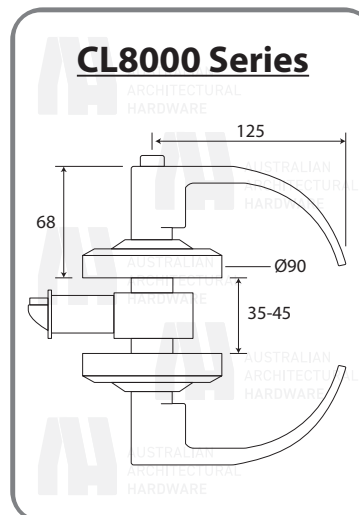

PRO 8000 SERIES COMMERCIAL GRADE

AUSTRALIAN
ARCHITECTURAL
HARDWARE

STOCK CLEARANCE

Features:

- 90 mm Rose - Heavy Duty.
- Satin chrome finish (US26D).
- 5 year mechanical warranty.
- Suitable for door thickness 35-45 mm.
- **60mm** or **70mm** fire rated **latch** included.
- Manufactured under ISO 9001 Accreditation
- Clutch function Entrance set - Secondary Protection.
- Optional 57mm or 67mm extension available for 127mm backset.
- 6 Pin, C4 Keyway. Heavy duty solid brass removable core cylinders.

Fire Rated

**CL8106/7SC
Privacy. Set**

**\$23⁰⁰*
ea**

**CL8206/7SC
Passage. Set**

**\$23⁰⁰*
ea**

**CL8306/7SC
Vestibule**

**\$26⁰⁰*
ea**

CL8256SC HALF CUPBOARD/ PASSAGE LEVERSET ***\$22**
60 MM Backset

CL8257SC HALF CUPBOARD/ PASSAGE LEVERSET ***\$22**
70 MM Backset

CL8306SC VESTIBULE / STOREROOM LEVERSET ***\$26**
60 MM Backset

CL8307SC VESTIBULE / STOREROOM LEVERSET ***\$26**
70 MM Backset

CL8406SC CLASSROOM LEVERSET ***\$26**
60 MM Backset

CL8407SC CLASSROOM LEVERSET ***\$26**
70 MM Backset

warringtonfire						
3. Hardware considered in this report						
A range of door hardware was considered in this report. The considered hardware is listed in Table 3 to Table 7.						
Table 3 - List of locksets and furniture						
Item	Model	Description	Backset	Reference list / assessment		
1.	CL 6000 series	Cylindrical lock	60 mm	FSP 0507 / COA 145		
2.	CL 8000 series	Cylindrical lock	60 mm	FSP 1550 / COA 1268		
3.	CL 8000 series	Cylindrical lock with CL 8000SC series leverset furniture	70 mm	FSP 1507 / COA 1624		
4.	C series	Cylindrical lock	127 mm	FSP 0938 / COA 351		
5.	CL6000 series leverset Pro	Cylindrical lock	70 mm	FSV 2047 Rev B / COT 339495		
6.	CL7007 SC series	Cylindrical lock	70 mm	FSV 1880 Rev C / COT 3100		
7.	MF series	Mortice lock with Infinity series lock furniture.	60 mm	FSP 1172 / COA 782		