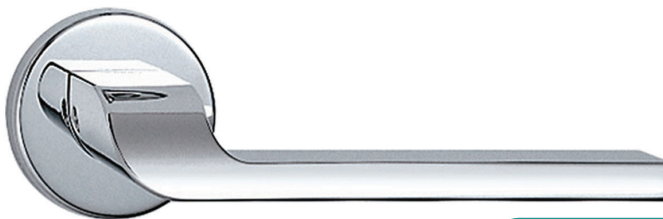

KAWAJUN DOOR LEVER HANDLE

CHROME PLATED(CP) SERIES

AUSTRALIAN ARCHITECTURAL HARDWARE

STOCK CLEARANCE

Features:

- Modern design for sleek interiors
- Premium Materials: ensuring durability and a luxury feel
- Easy Installation: Fit for a wide range of doors (35-45mm)
- Import from Japan
- Elegant and unique design

KAWAJUN

KAW-LV05 CP **\$33***
E8 Lever handle Chrome

KAW-LV06 CP **\$35***
EF Lever handle Chrome

KAW-LV07 CP **\$33***
AY Lever handle Chrome

KAW-LV08 CP/SC **\$34***
C8 Lever handle Chrome + Satin

FUNCTION ADD ON:

Entrance Bundle

- LSR Case Lock
- Euro cylinder (60/70mm)
- Escutcheon x 2

+\$48*

KAW-LSR + EUC60/F + I-ES/EU

Privacy Bundle

- LMR Case Lock
- Indicator Lock

+\$45*

KAW-LMR + KAW-INDI02