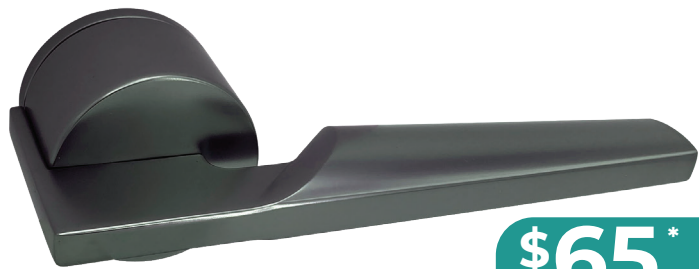

KAWAJUN DOOR LEVER HANDLE

PEARL BLACK(PLB) SERIES

AUSTRALIAN ARCHITECTURAL HARDWARE

STOCK CLEARANCE

Features:

- Modern design for sleek interiors
- Premium Materials: ensuring durability and a luxury feel
- Easy Installation: Fit for a wide range of doors (35-45mm)
- Import from Japan
- Elegant and unique design

KAWAJUN

KAW-LV01 PLB/B
M5 Lever handle
Pearl black + Black leather

\$70*
ea

KAW-LV02 PLB
M1 Lever handle pearl black

\$65*
ea

KAW-LV03 PLB/B
Du Lever handle
Pearl black + Black leather

\$60*
ea

FUNCTION ADD ON:

KAW - Entrance Bundle - PLB

- LSR Case Lock
- Euro cylinder (60/70mm)
- Escutcheon x 2

+\$48*

KAW-LSR + EUC60/F ORR + KAW-ES/EN-PLB

KAW - Privacy Bundle - PLB

- LMR Case Lock
- Indicator Lock

+\$45*

KAW-LMR + KAW-INDI02-PLB

KAW - Entrance Bundle

- LMR Case Lock

+\$27*

KAW-LMR