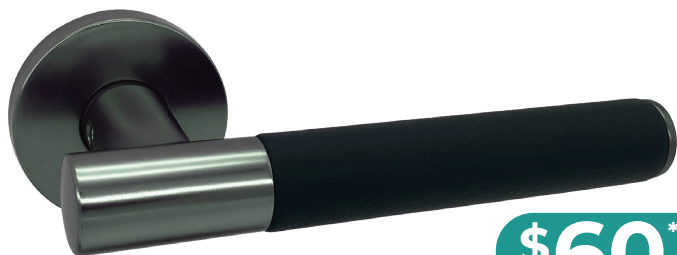

KAWAJUN DOOR LEVER HANDLE

PEARL BLACK(PLB) SERIES

AUSTRALIAN ARCHITECTURAL HARDWARE

STOCK CLEARANCE

Features:

- Modern design for sleek interiors
- Premium Materials: ensuring durability and a luxury feel
- Easy Installation: Fit for a wide range of doors (35-45mm)
- Import from Japan
- Elegant and unique design

KAWAJUN

KAW-LV01 PLB/B
M5 Lever handle
Pearl black + Black leather

\$70*
ea

KAW-LV02 PLB
M1 Lever handle pearl black

\$65*
ea

KAW-LV03 PLB/B
Du Lever handle
Pearl black + Black leather

\$60*
ea

FUNCTION ADD ON:

KAW - Entrance Bundle - PLB

- LSR Case Lock
- Euro cylinder (60/70mm)
- Escutcheon x 2

+\$48*

KAW-LSR + EUC60/F ORR + KAW-ES/EN-PLB

KAW - Privacy Bundle - PLB

- LMR Case Lock
- Indicator Lock

+\$45*

KAW-LMR + KAW-INDI02-PLB

KAW - Entrance Bundle

- LMR Case Lock

+\$27*

KAW-LMR