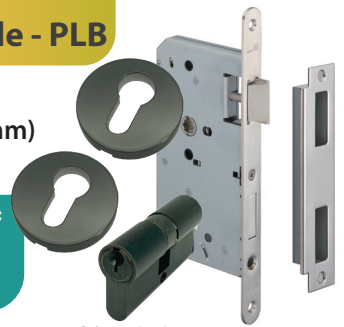

KAWAJUN DOOR LEVER HANDLE

PEARL BLACK(PLB) SERIES

AUSTRALIAN ARCHITECTURAL HARDWARE

STOCK CLEARANCE

Features:

- Modern design for sleek interiors
- Premium Materials: ensuring durability and a luxury feel
- Easy Installation: Fit for a wide range of doors (35-45mm)
- Import from Japan
- Elegant and unique design

KAWAJUN

KAW-LV01 PLB/B
M5 Lever handle
Pearl black + Black leather

\$70*
ea

KAW-LV02 PLB
M1 Lever handle pearl black

\$65*
ea

KAW-LV03 PLB/B
Du Lever handle
Pearl black + Black leather

\$60*
ea

FUNCTION ADD ON:

KAW - Entrance Bundle - PLB

- LSR Case Lock
- Euro cylinder (60/70mm)
- Escutcheon x 2

+\$48*

KAW-LSR + EUC60/F ORR + KAW-ES/EN-PLB

KAW - Privacy Bundle - PLB

- LMR Case Lock
- Indicator Lock

+\$45*

KAW-LMR + KAW-INDI02-PLB

KAW - Entrance Bundle

- LMR Case Lock

+\$27*

KAW-LMR