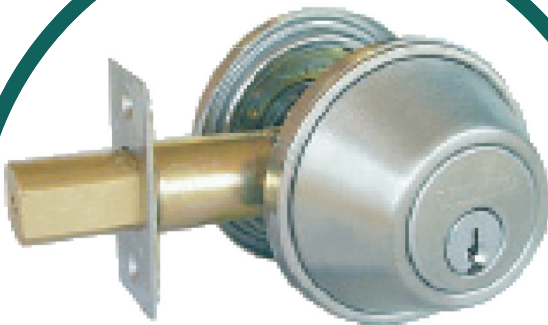

## Features:

- ✔ C4-6 Pins Keyways – Commercial Grade – High Security
- ✔ Solid Cast Cylinder Structure – Durable Average 135 gram
- ✔ Suits Doors 32mm To 45mm Thickness
- ✔ 60mm - 70mm Adjustable Backset
- ✔ 3 Keys Standard With Box Packing

### 3 TYPES OF FINISHES AVAILABLE

FB - Florentine Bronze  
PB - Polished Brass  
SS - Stain Stainless Steel

CD4067

**Double Cylinder**  
**-Both Sides Key Operate**

CD4167

**Single Cylinder**  
**-Inside Turn**  
**-Outside Key Operate**